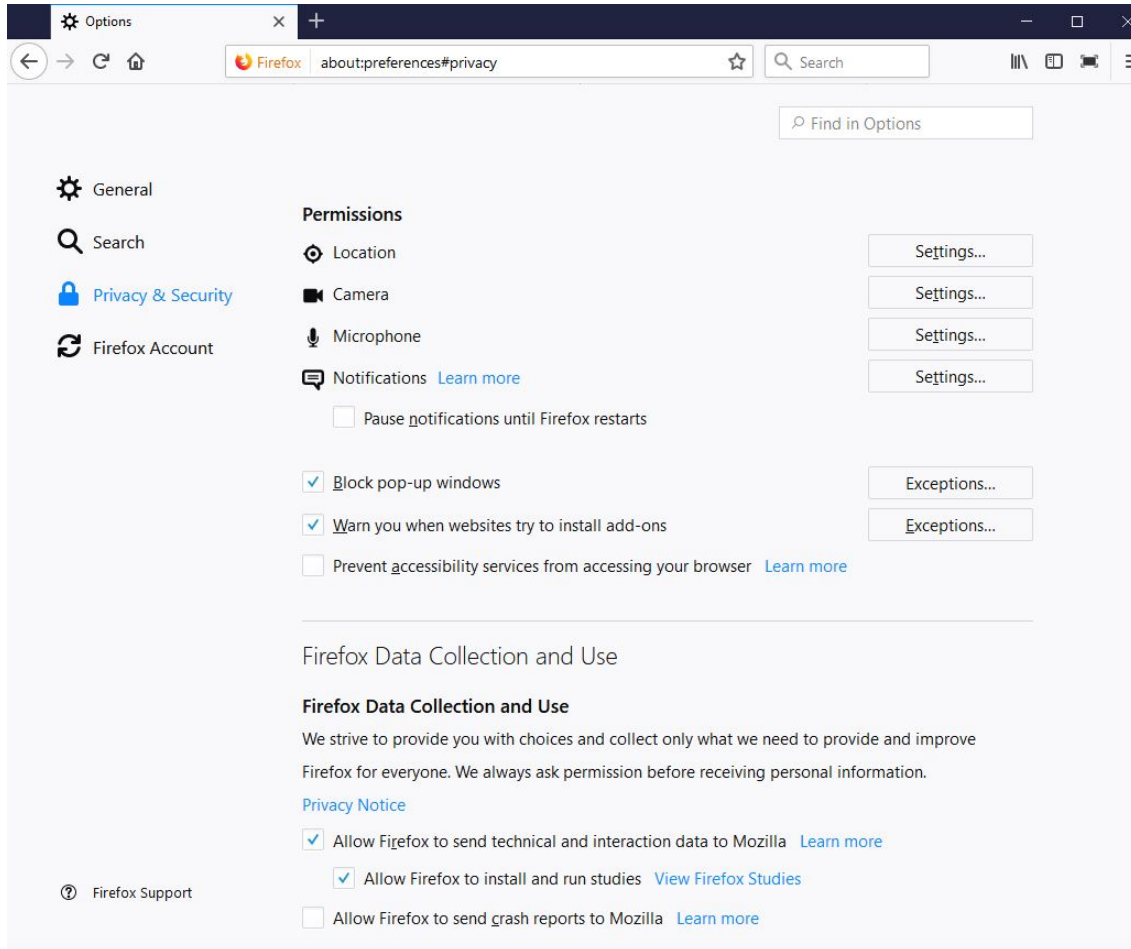

1. Start Firefox
2. Go to the Tools menu and click on "Options" Now option window will be opened
3. Click on Privacy Tab

4. To turnoff all pop-ups just uncheck the "Block pop-up windows" box.
5. Click "OK"

How to turnoff pop-up blocker in Internet Explorer

1. Go to the Tools menu and click on "Internet Options"