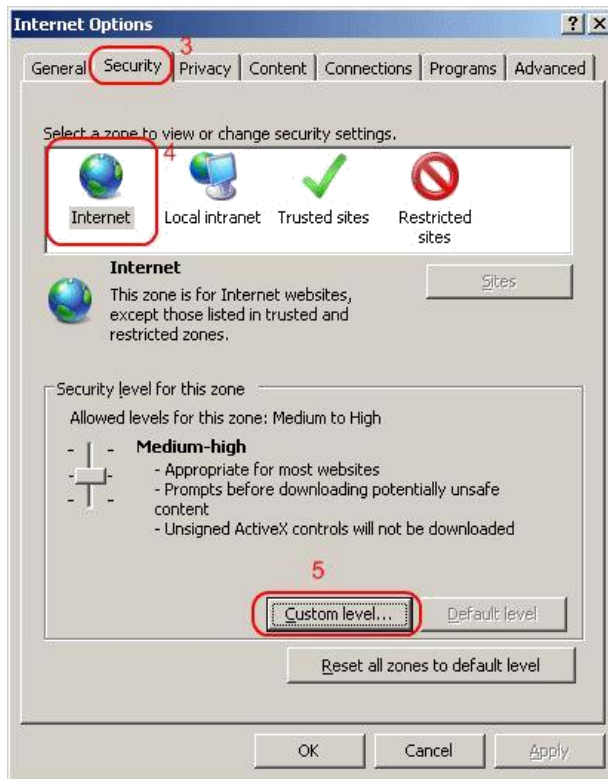

6. Scroll down to **Scripting** and select the radio button to **Enable** or **Disable** it. You may also opt for IE7 to **prompt** you to allow scripts to run.