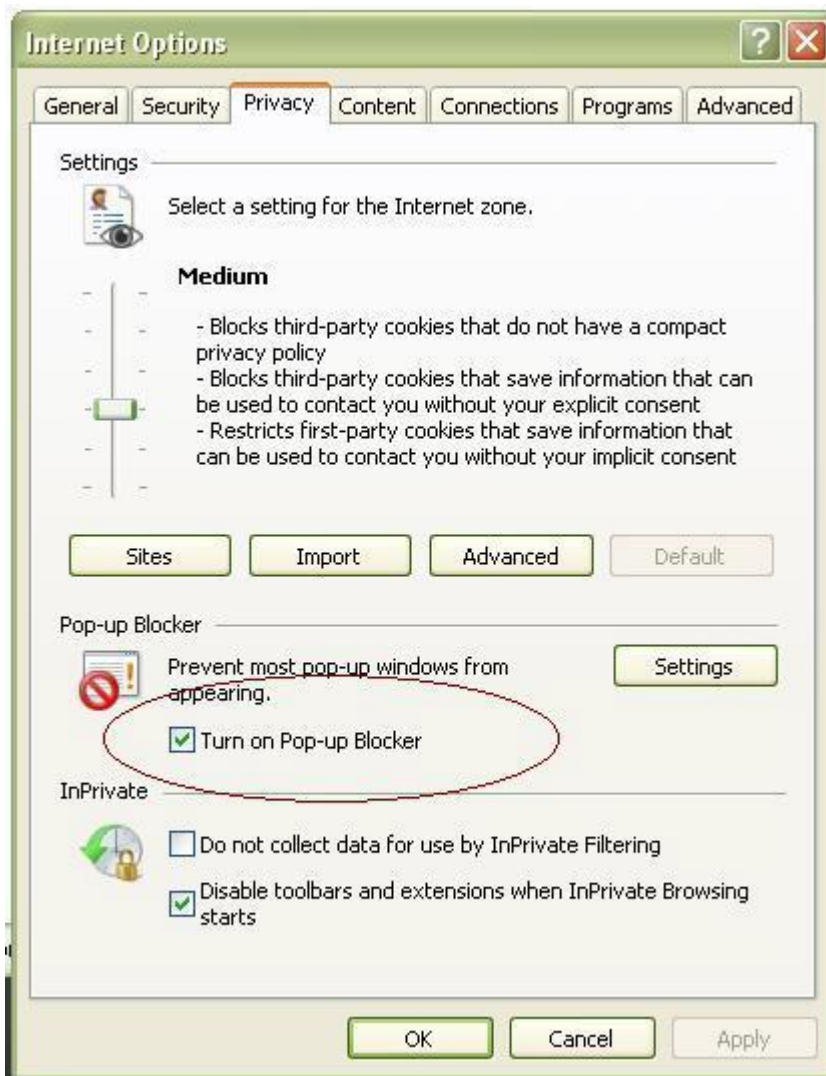

2. Now option window will be opened
3. Click on "Privacy"