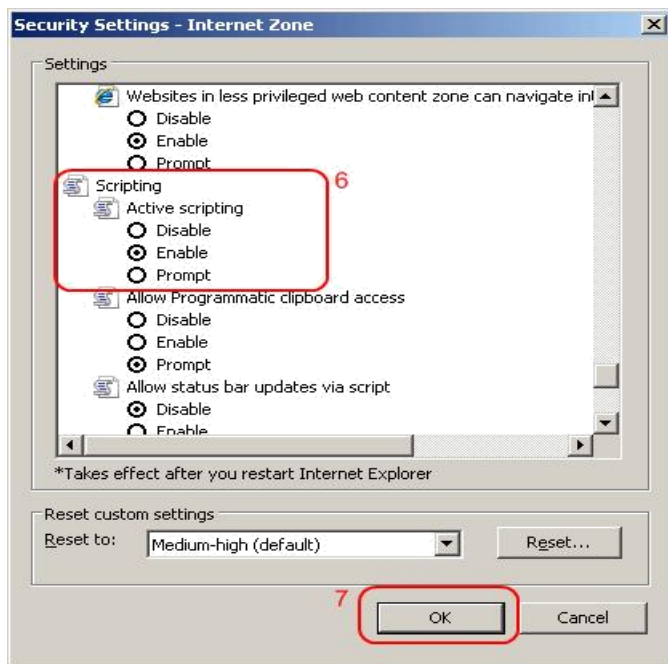

7. Click **OK**, then **OK** again.

JavaScript should now be enabled or disabled in Internet Explorer 7.

■ How to enable Java script in Mozilla Firefox

1. At the top of the Firefox window, click on the Tools menu, and select Options...
2. In the Options window, select the Content panel.
3. **Enable JavaScript:** Select this option to permit JavaScript to execute on your computer.