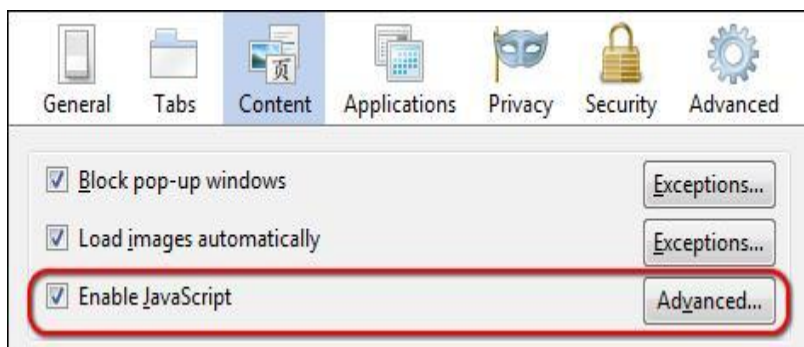

1. Click OK to close the Options window